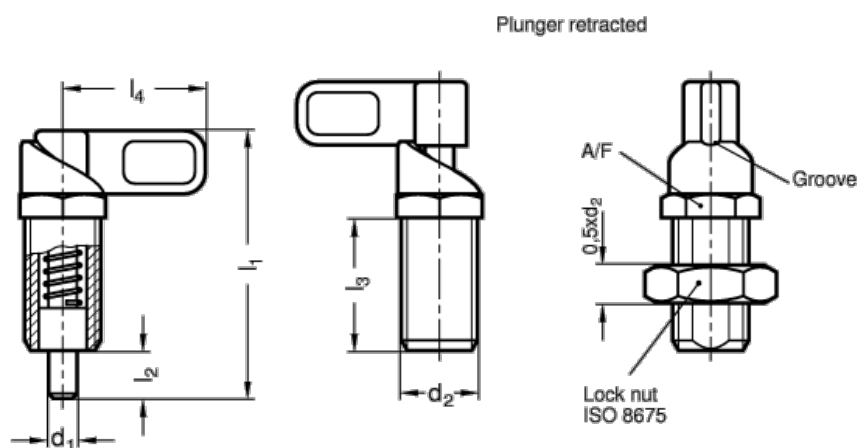

Article number: 2061285M12,15A

Description: E+G indexing plunger GN 612.8-5-M12x,1.5-A

Measures

Mounting information

A/F	= 13	preload = 8
d1	= 5	
d2	= 12x1,5	
L1	= 48	
L2	= 8	
L3	= 25	
L4	= 25	
Max load	= 22	